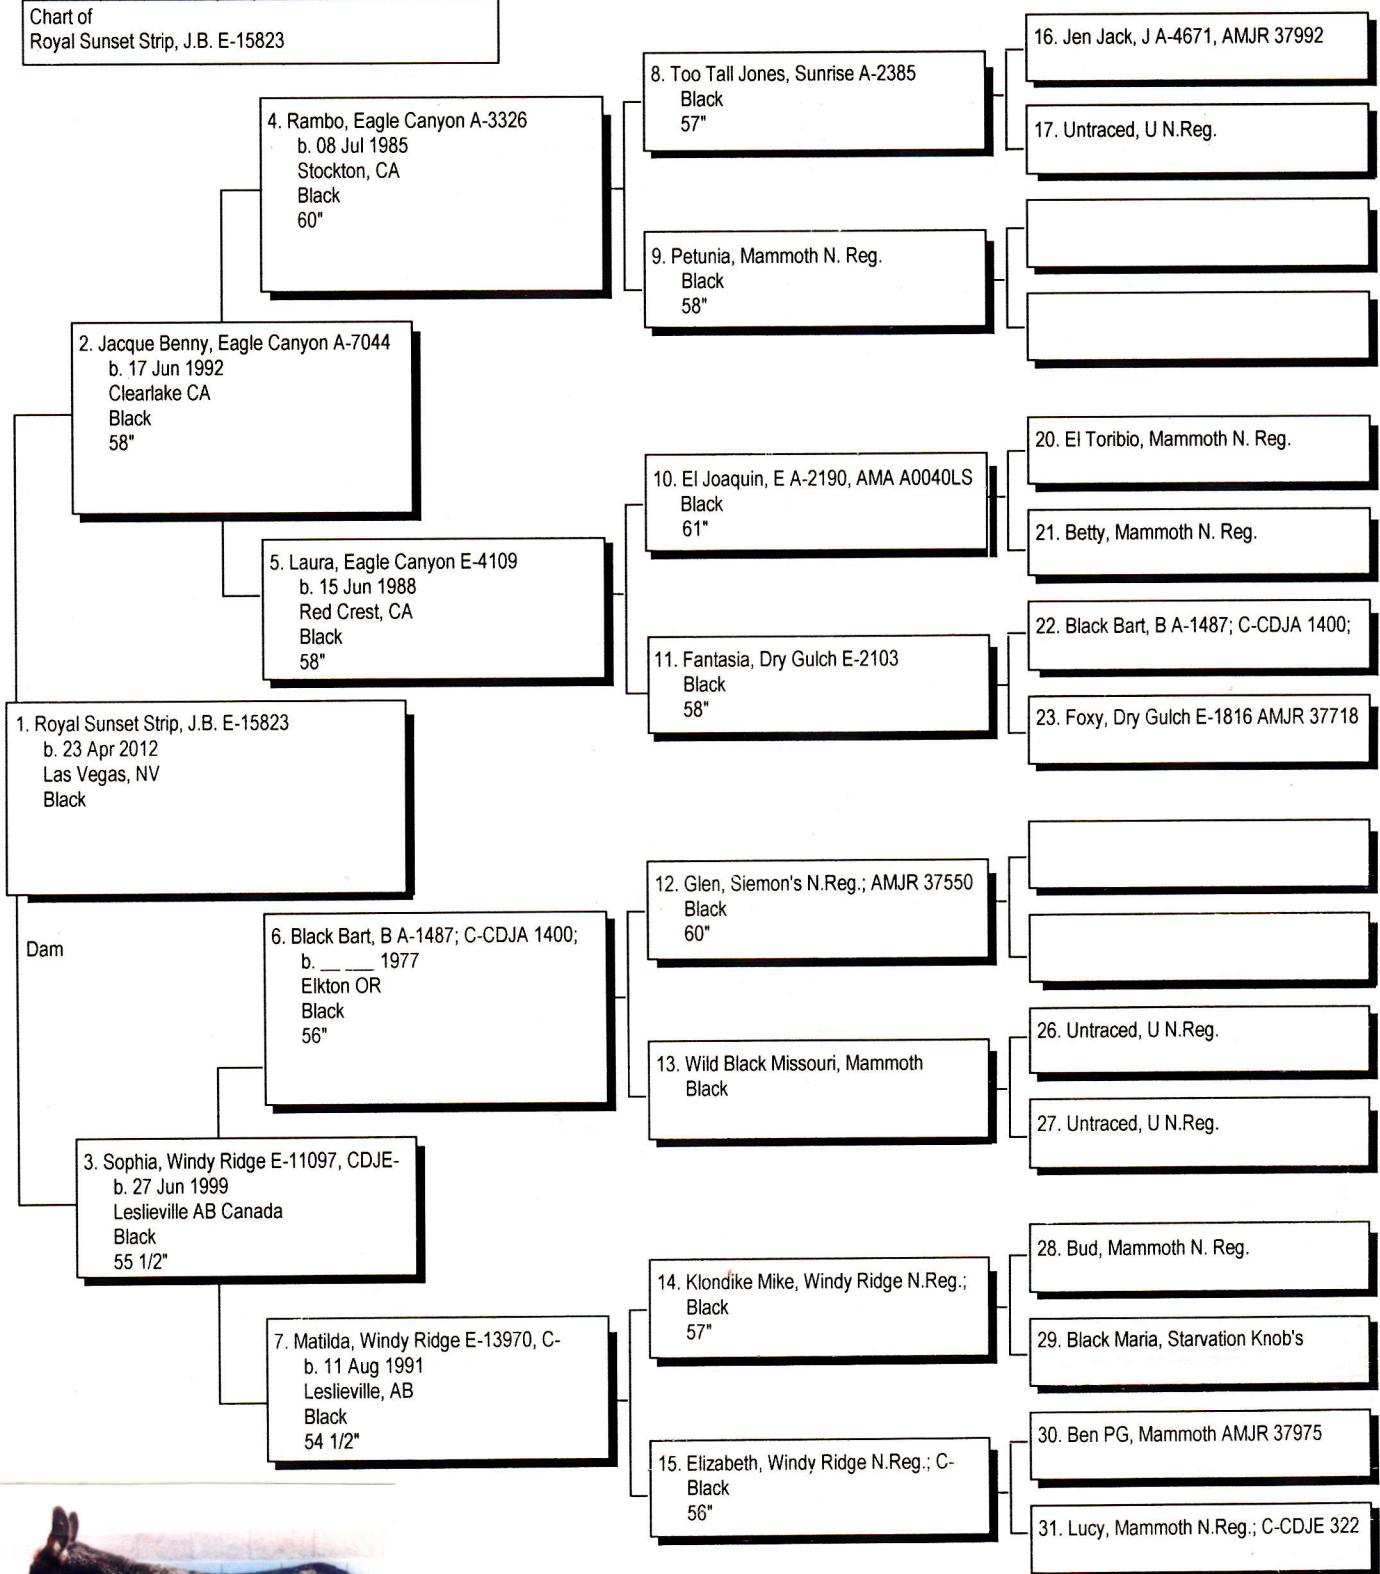

Pedigree

Chart #1

Chart of
Royal Sunset Strip, J.B. E-15823

Sunset
Strip

The American Donkey & Mule Soc
PO Box 1210
Lewisville TX 75067
(972) 219-0781
www.lovelongears.com